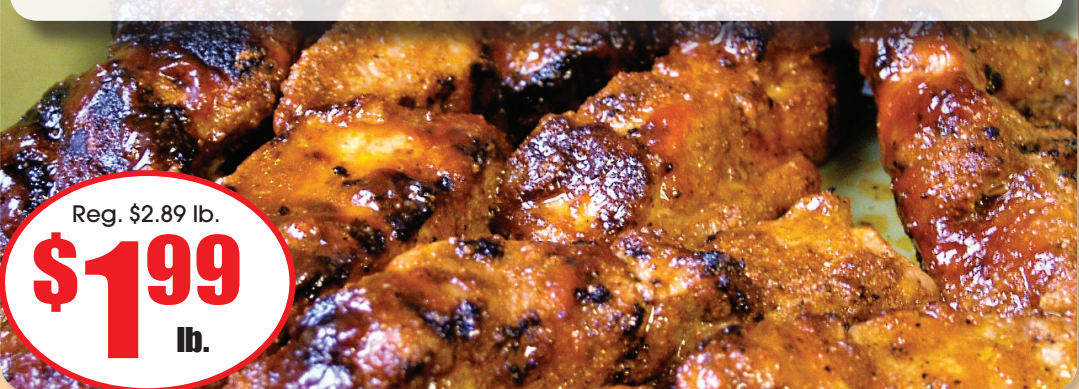

From The Butcher

SOUTHERN STYLE PORK SPARERIBS

HOT!

Reg. \$2.79 lb.
\$1.79
lb.

BONELESS SOUTHERN STYLE PORK SPARER

Reg. \$2.89 lb.
\$1.99
lb.

BONELESS SKINLESS CHICKEN BREASTS

Reg. \$2.89 lb.
\$1.59
lb.